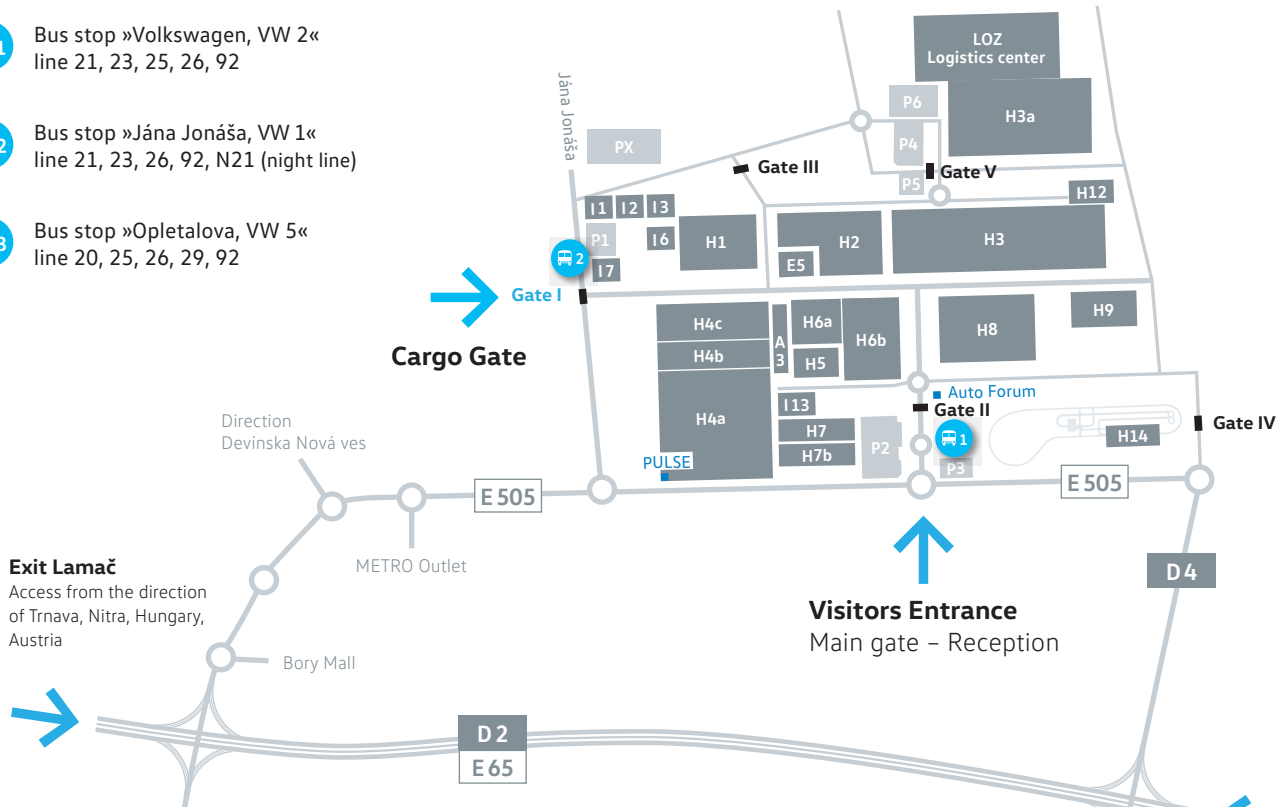

Access routes

to Volkswagen Slovakia, Factory Bratislava

48° 14'10.97" S/N
16° 59'26.98" V/O

-  **1** Bus stop »Volkswagen, VW 2«
line 21, 23, 25, 26, 92
-  **2** Bus stop »Jána Jonáša, VW 1«
line 21, 23, 26, 92, N21 (night line)
-  **3** Bus stop »Opletalova, VW 5«
line 20, 25, 26, 29, 92

Exit Stupava-juh
Access from the direction of
Czech Republic and Germany

From the direction: Motorway D2 – Brno/Czech Republic
Turn off from the D2 at the **Stupava-juh/Lamač** Exit, then make a right turn onto the **E505** and follow signs to the plant.

From the direction: Motorway D2 – Bratislava centre, Győr/Hungary
Drive on the **D2** towards **Brno/CR**, turn off from the motorway at the **Lamač/Devínska Nová ves** Exit and, after several roundabouts, get onto the **E505** and follow signs to the plant.

From the direction: Motorway A6 – Wien / Austria
Shortly after the border-crossing get onto the **D2** in the direction of **Brno/CR** and, almost at the end of Bratislava, turn off the **D2** at the **Lamač/Devínska Nová ves** Exit and, after several roundabouts, get onto the **E505** and follow signs to the plant